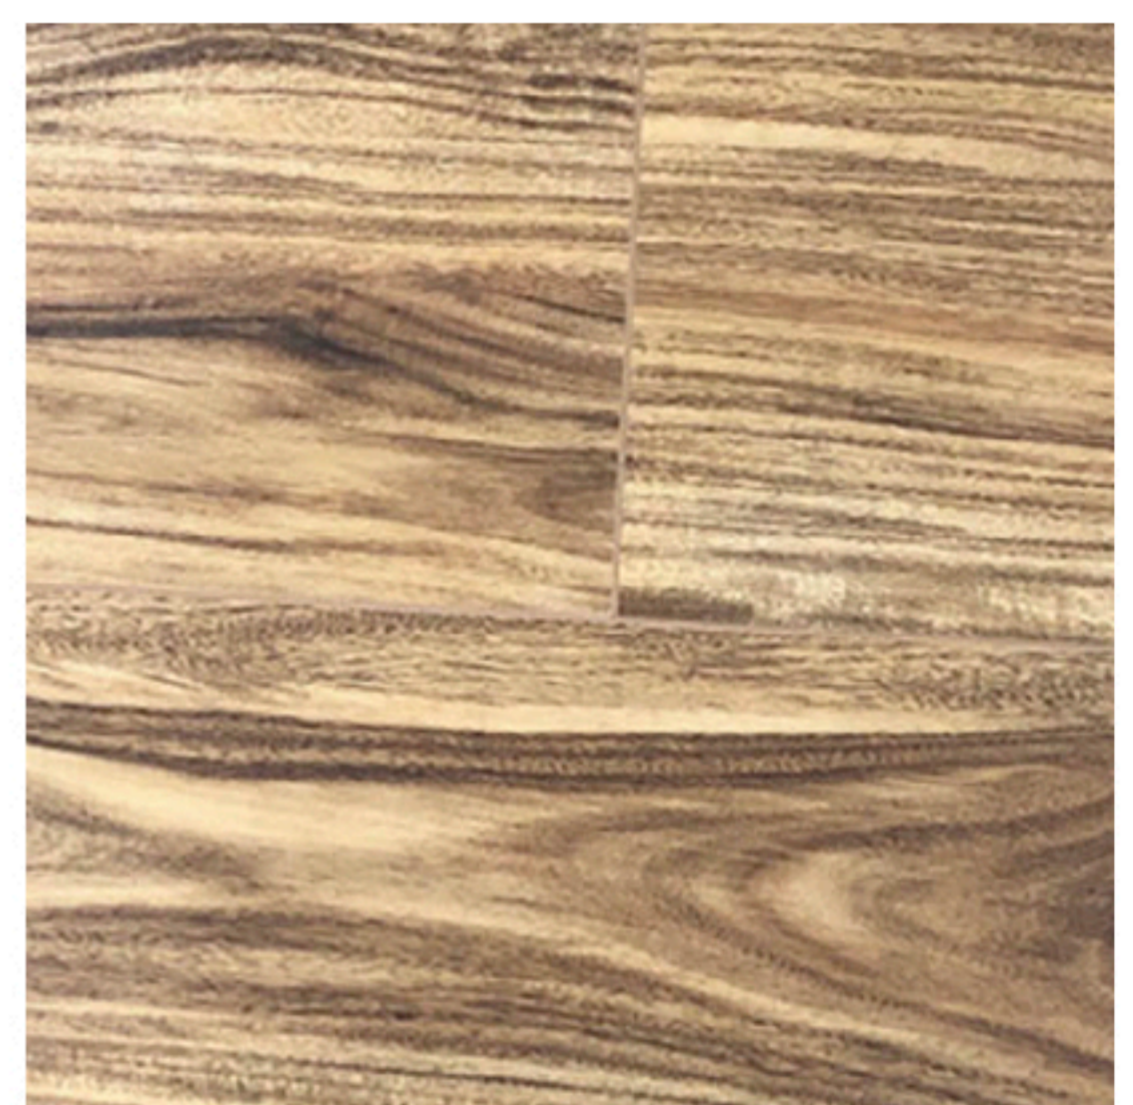

## WATER LILLIE (5mm)

X-BS-WL

Specifications:	5mm Thick x 7" Width x 48" Length
Plank Width:	7.13"
Plank Length:	48" - 48"
Wood Species:	Acacia
Construction:	Stone Plastic Composite
Finish:	Aluminum Oxide
Wear layer:	20mil
Surface:	Embossed in Register (EIR)
Edge Type:	Micro-Beveled
Installation Type:	Floating
Packaging:	29.07sf/ctn
Weight:	51 lbs
Warranty:	50yr Residential Limited Wear 15yr Commercial Surface Warranty