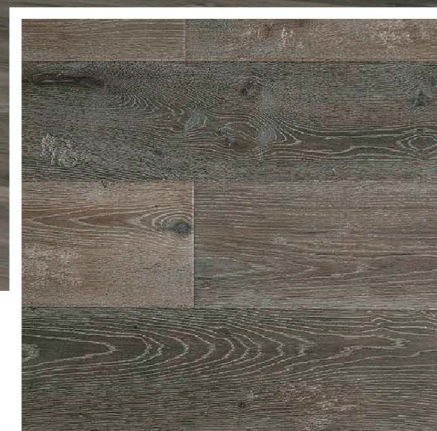

## CORSICA (12MM)

L-MC-CO

Overall thickness:	0.5" Thick x 7.5" Width x 72" Length
Plank Width:	7.5"
Plank Length:	72"
Wood Species:	Oak
Construction:	Laminate Flooring
Finish:	Aluminum Oxide
Wear layer:	N/A
Surface:	Embossed in Register (EIR)
Edge Type:	4-Side Rolled Bevel
Installation Type:	Floating
Packaging:	22.86 f/ctn
Weight:	52.9 lb
Warranty:	Lifetime Residential Limited Warranty 5yr Commercial Limited Warranty