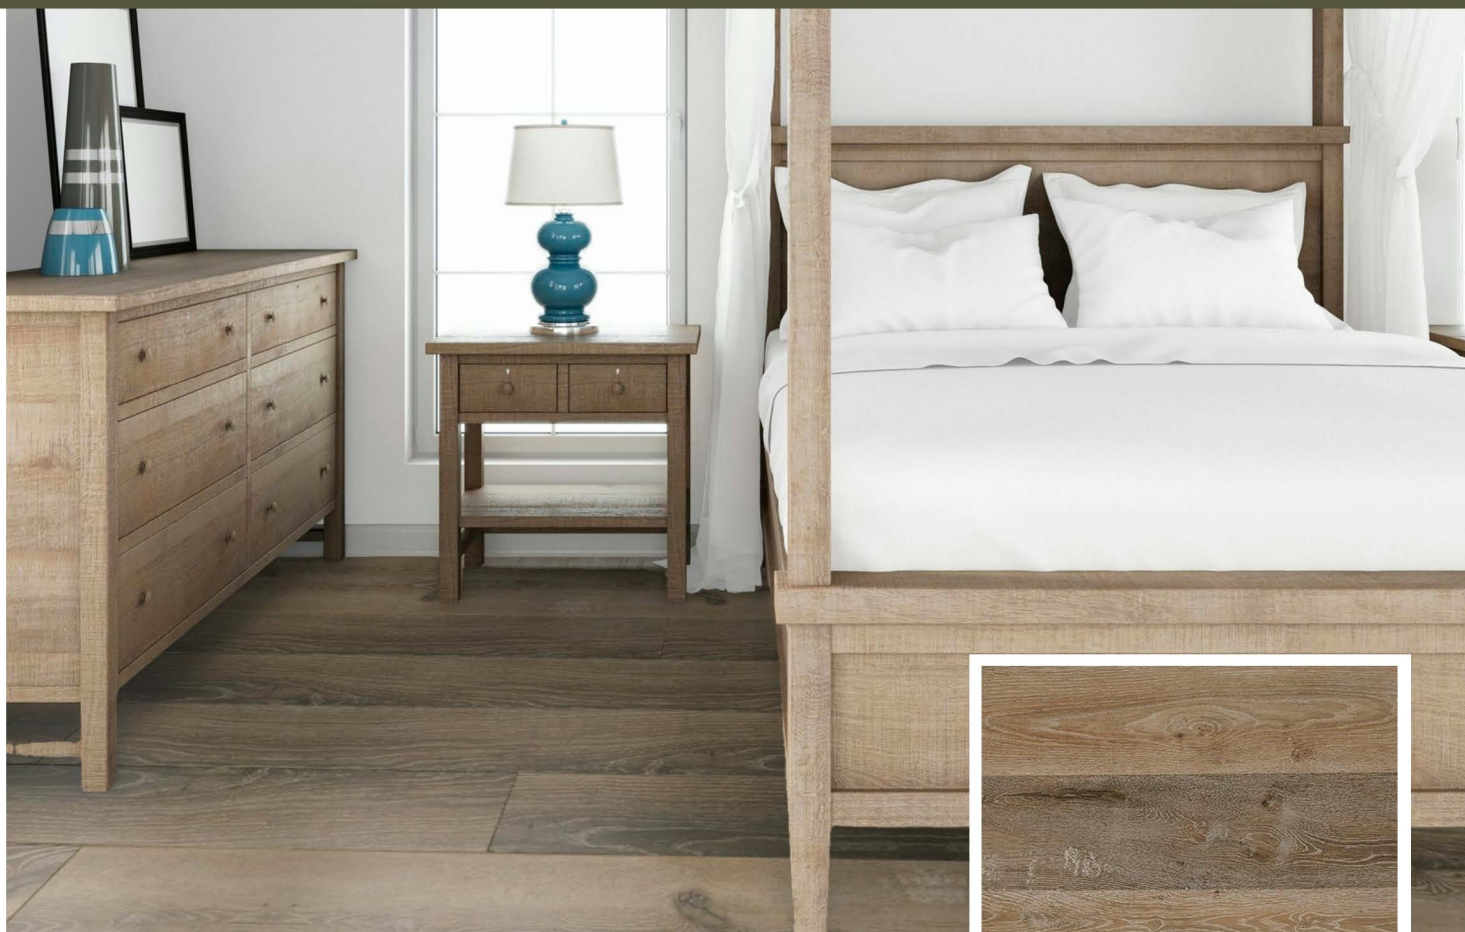

## MALTA (12MM)

L-MC-MA

Overall thickness: 0.5" Thick x 7.5" Width x 72" Length  
Plank Width: 7.5"  
Plank Length: 72"  
Wood Species: Oak  
Construction: Laminate Flooring  
Finish: Aluminum Oxide  
Wear layer: N/A  
Surface: Embossed in Register (EIR)  
Edge Type: 4-Side Rolled Bevel  
Installation Type: Floating  
Packaging: 22.86 f/ctn  
Weight: 52.9 lb  
Warranty: Lifetime Residential Limited Warranty  
5yr Commercial Limited Warranty