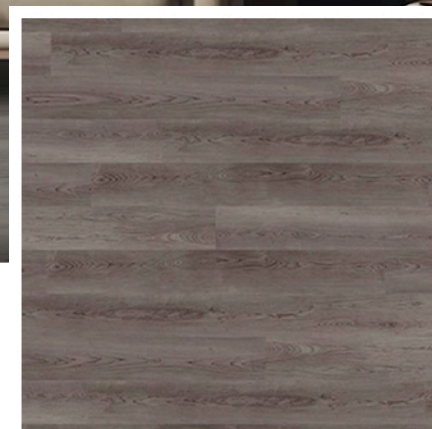

Painted Sky Collection

Painted Sky

BRILLO (30Mil)

X-PS-BR

Specifications:	7mm Thick x 9.25" Width x 72" Length
Plank Width:	9.25"
Plank Length:	72" -72"
Wood Species:	Ukrainian Maple
Construction:	Stone Plastic Composite
Finish:	Aluminum Oxide
Wear layer:	30mil
Sound rating:	IIC71
Surface:	Embossed in Register (EIR)
Edge Type:	Micro-Beveled
Installation Type:	Floating
Packaging:	27.78 sf/ctn
Weight:	58.86 lbs
Warranty:	Lifetime Residential Limited Warranty 15yr Commercial Limited Warranty