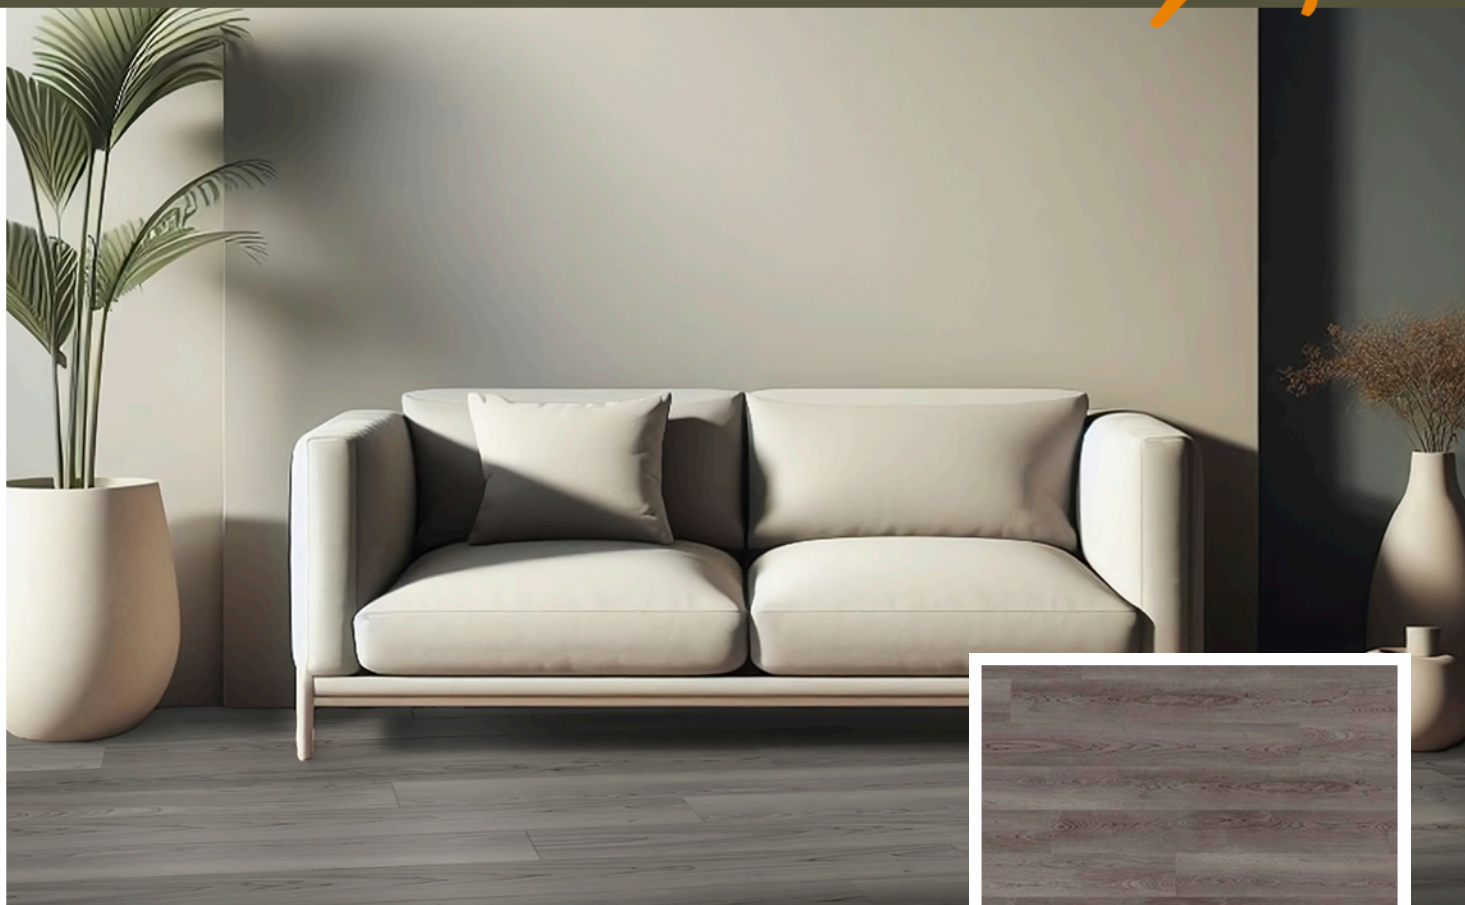

Painted Sky Collection

Painted Sky

BRILLO (30Mil)

X-PS-BR

Specifications:	7mm Thick x 9.25" Width x 72" Length
Plank Width:	9.25"
Plank Length:	72" -72"
Wood Species:	Ukrainian Maple
Construction:	Stone Plastic Composite
Finish:	Aluminum Oxide
Wear layer:	30mil
Sound rating:	IIC71
Surface:	Embossed in Register (EIR)
Edge Type:	Micro-Beveled
Installation Type:	Floating
Packaging:	27.78 sf/ctn
Weight:	58.86 lbs
Warranty:	Lifetime Residential Limited Warranty 15yr Commercial Limited Warranty