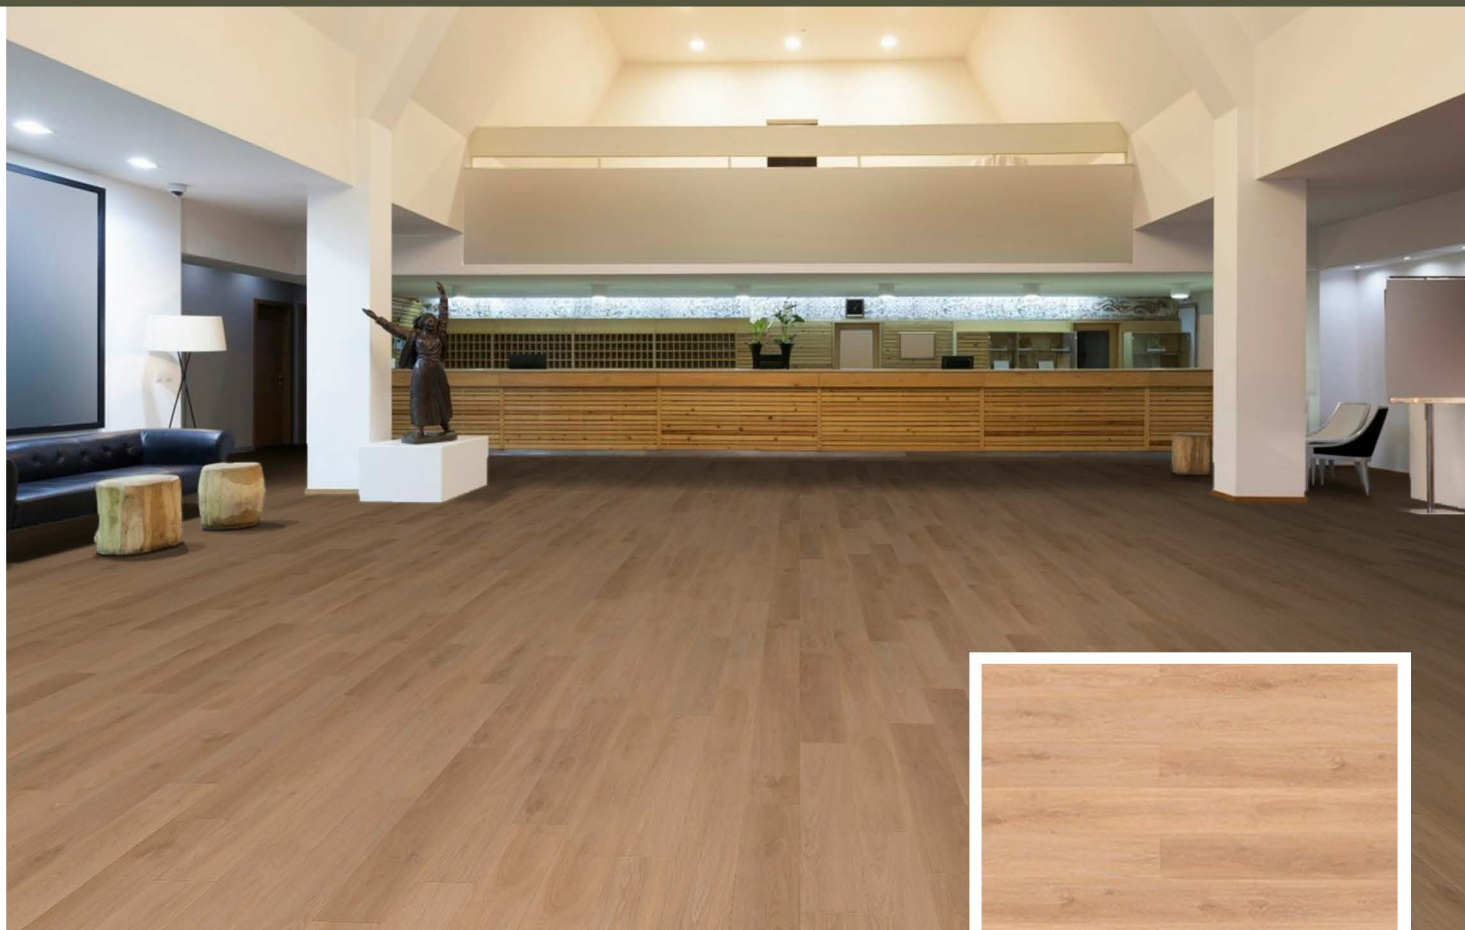

## PROMONTORY (12MM)

L-PV-PM

Overall thickness: 0.5" Thick x 7.5" Width x 48" Length  
Plank Width: 7.5"  
Plank Length: 48"  
Wood Species: Oak  
Construction: Laminate Flooring  
Finish: Aluminum Oxide  
Wear layer: N/A  
Surface: Embossed in Register (EIR)  
Edge Type: Micro-Beveled  
Installation Type: Floating  
Packaging: 25.77 f/ctn  
Weight: 55.47 lb  
Warranty: 25yr Residential Limited Warranty  
3yr Commercial Limited Warranty