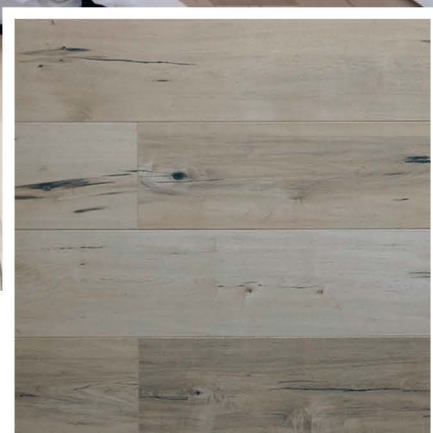

Island Collection

ISLANDS

RIPPLESIDE (12MM)

L-IC-RI

Overall thickness: 0.5" Thick x 7.5" Width x 48" Length
Plank Width: 7.5"
Plank Length: 48"
Wood Species: Maple
Construction: Laminate Flooring
Finish: Aluminum Oxide
Wear layer: N/A
Surface: Embossed in Register (EIR)
Edge Type: Micro-Beveled
Installation Type: Floating
Packaging: 20.40 f/ctn
Weight: 44 lb
Warranty: Lifetime Residential Limited Warranty
5yr Commercial Limited Warranty