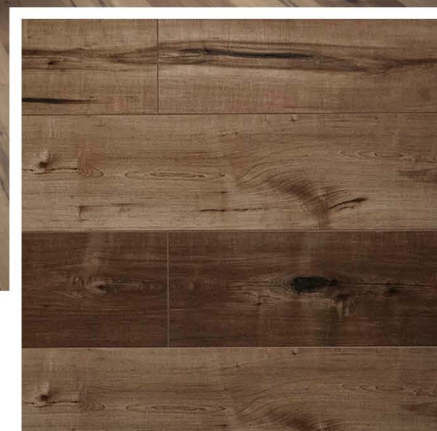

Island Collection

ISLANDS

SEAHOME (12MM)

L-IC-SE

Overall thickness: 0.5" Thick x 7.5" Width x 48" Length
Plank Width: 7.5"
Plank Length: 48"
Wood Species: Maple
Construction: Laminate Flooring
Finish: Aluminum Oxide
Wear layer: N/A
Surface: Embossed in Register (EIR)
Edge Type: Micro-Beveled
Installation Type: Floating
Packaging: 20.40 f/ctn
Weight: 44 lb
Warranty: Lifetime Residential Limited Warranty
5yr Commercial Limited Warranty