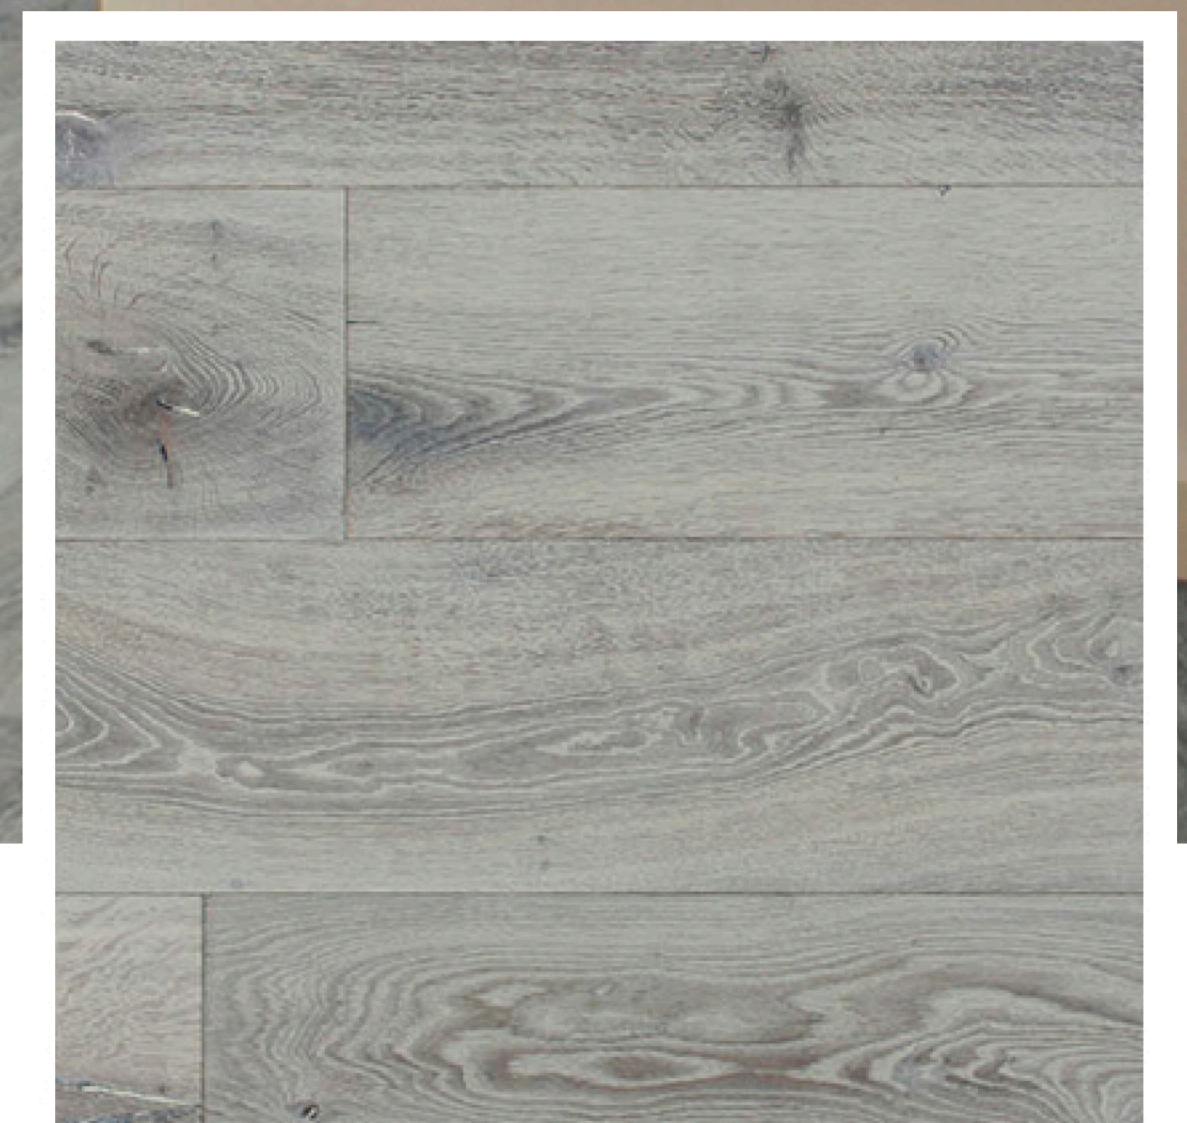

## **BORDEAUX (9/16")**

### **E-VC-OCHE-BO**

Specifications:	0.56" Thick x 9.5" Width x 84" Length
Plank Width:	9.5"
Plank Length:	36" - 72"
Wood Species:	European Oak
Construction:	Plywood
Finish:	Water Based Lacquer
Wear layer:	4mm
Surface:	Wire Brushed
Edge Type:	4-Side Rolled Bevel
Installation Type:	Floating, Glue Down, Nail Down
Packaging:	34.11sf/ctn
Weight:	64 lbs
Warranty:	25yr Residential Limited Wear
Warranty:	3yr Commercial Surface Warranty