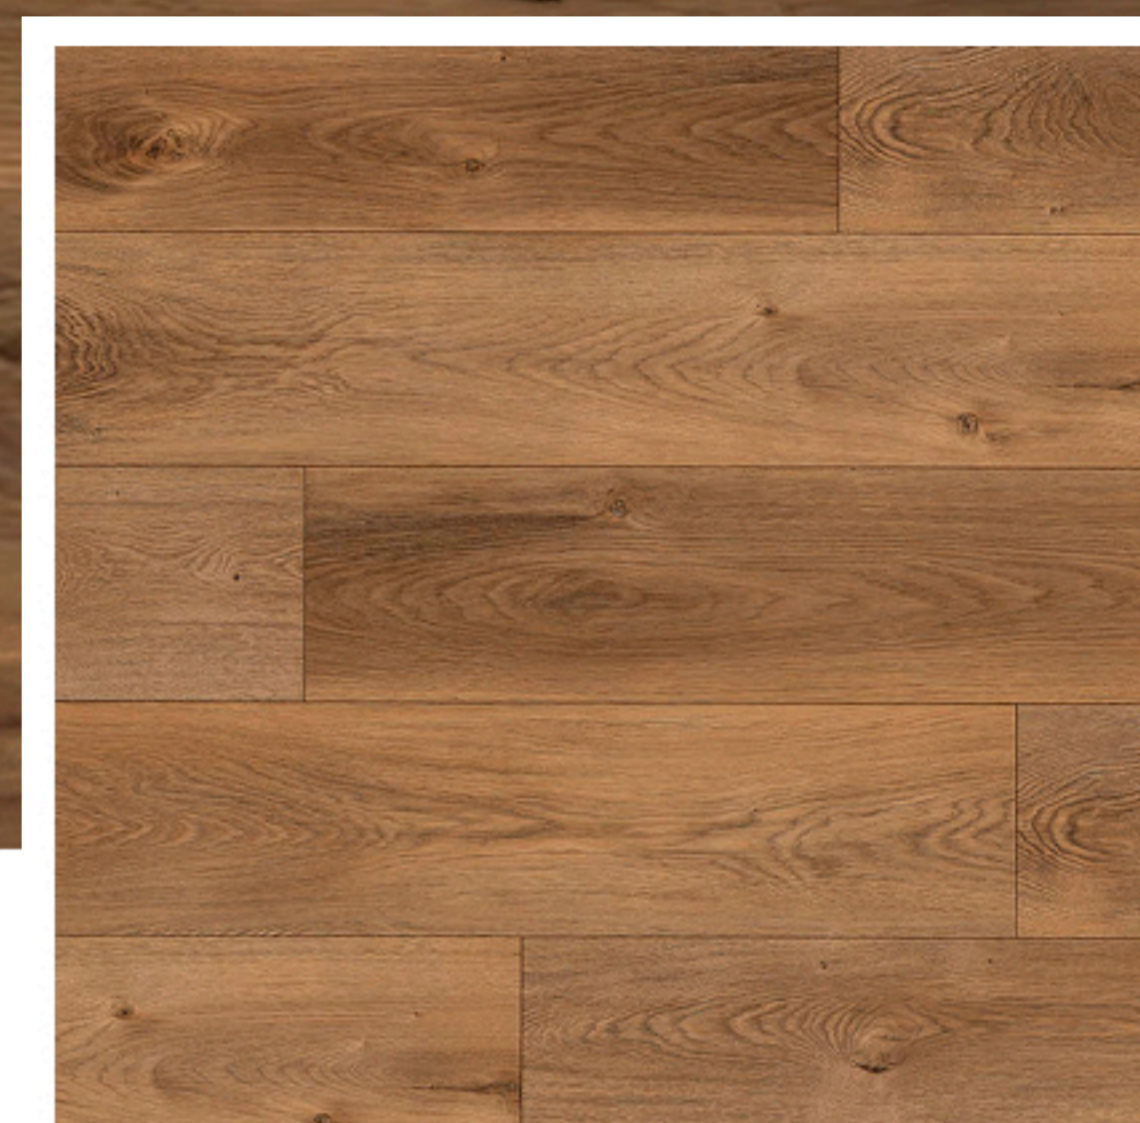

## GENEVA (13mm)

### W-PR-GE

Specifications:	13mm(with 2mmEVA)" Thick x 9" Width x 60" Length
Plank Width:	9"
Plank Length:	60" - 60"
Wood Species:	Oak
Construction:	WPC Flooring
Finish:	Aluminum Oxide
Wear layer:	30 mil
Surface:	Embossed in Register (EIR)
Edge Type:	Micro-Beveled
Installation Type:	Floating
Packaging:	22.50 sf/ctn
Weight:	58.33 lbs
Warranty:	50yr Residential Limited Wear 15yr Commercial Surface Warranty