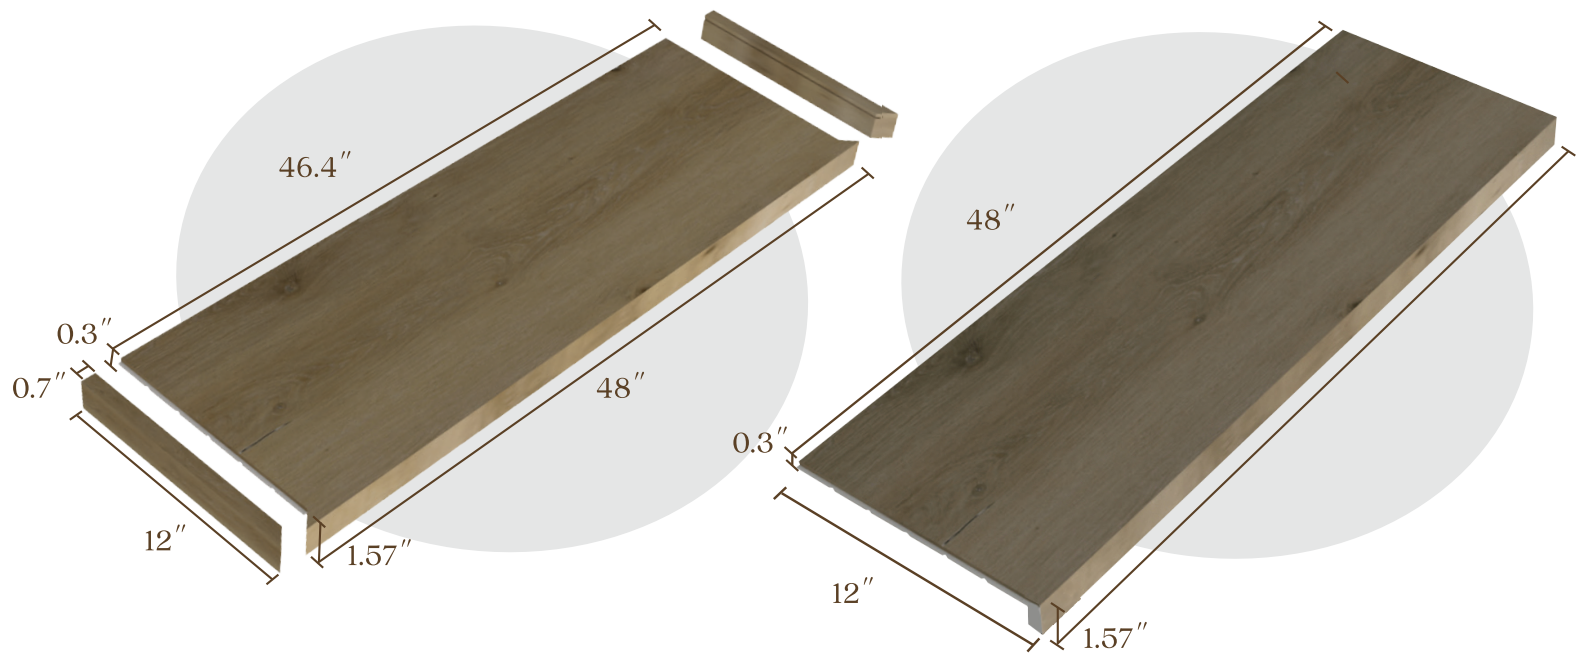

NEW STAIR TREAD PROGRAM

		Square Edge Stair Tread No Return	Square Edge Tread with Return	Return-Left Side	Return-Right Side
Painted Sky Collection		ST-NR	ST-WR	ST-RL	ST-RR
X-PS-AL	Alba	X-PS-AL-ST-NR	X-PS-AL-ST-WR	X-PS-AL-ST-RL	X-PS-AL-ST-RR
X-PS-DA	Daybreak	X-PS-DA-ST-NR	X-PS-DA-ST-WR	X-PS-DA-ST-RL	X-PS-DA-ST-RR
X-PS-RD	Rosy Dawn	X-PS-RD-ST-NR	X-PS-RD-ST-WR	X-PS-RD-ST-RL	X-PS-RD-ST-RR
X-PS-SP	Spectacle	X-PS-SP-ST-NR	X-PS-SP-ST-WR	X-PS-SP-ST-RL	X-PS-SP-ST-RR
X-PS-SU	Sunrise	X-PS-SU-ST-NR	X-PS-SU-ST-WR	X-PS-SU-ST-RL	X-PS-SU-ST-RR
Provincial Collection		ST-NR	ST-WR	ST-RL	ST-RR
W-PR-AL	Altelas	W-PR-AL-ST-NR	W-PR-AL-ST-WR	W-PR-AL-ST-RL	W-PR-AL-ST-RR
W-PR-BR	Brandy	W-PR-BR-ST-NR	W-PR-BR-ST-WR	W-PR-BR-ST-RL	W-PR-BR-ST-RR
W-PR-CD	Candy	W-PR-CD-ST-NR	W-PR-CD-ST-WR	W-PR-CD-ST-RL	W-PR-CD-ST-RR
W-PR-DA	Davis	W-PR-DA-ST-NR	W-PR-DA-ST-WR	W-PR-DA-ST-RL	W-PR-DA-ST-RR
W-PR-GE	Geneva	W-PR-GE-ST-NR	W-PR-GE-ST-WR	W-PR-GE-ST-RL	W-PR-GE-ST-RR
Provincial Supreme Collection		ST-NR	ST-WR	ST-RL	ST-RR
W-PR-NP	Napa	W-PR-NP-ST-NR	W-PR-NP-ST-WR	W-PR-NP-ST-RL	W-PR-NP-ST-RR
W-PR-SM	Sonoma	W-PR-SM-ST-NR	W-PR-SM-ST-WR	W-PR-SM-ST-RL	W-PR-SM-ST-RR
W-PR-MT	Monterey	W-PR-MT-ST-NR	W-PR-MT-ST-WR	W-PR-MT-ST-RL	W-PR-MT-ST-RR
W-PR-PB	Paso Robles	W-PR-PB-ST-NR	W-PR-PB-ST-WR	W-PR-PB-ST-RL	W-PR-PB-ST-RR
W-PR-SH	Saint Helens	W-PR-SH-ST-NR	W-PR-SH-ST-WR	W-PR-SH-ST-RL	W-PR-SH-ST-RR